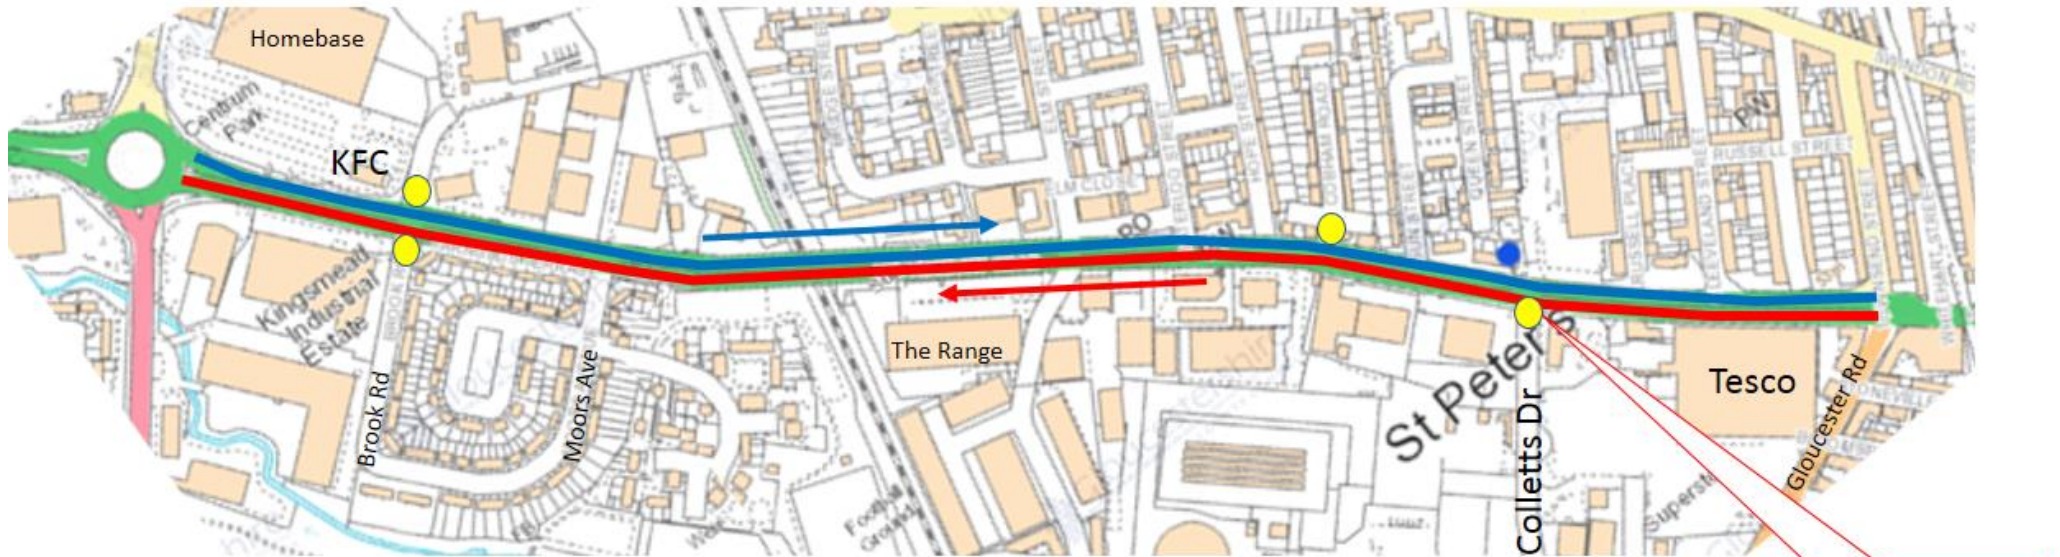

We will shortly be resurfacing the road at the above location. To ensure the safety of road users and our workforce, it will be necessary for us to **close the carriageway** in one direction and then the other, because of the road width and machinery that will be used. Overleaf is a map showing details.

When the northbound carriageway is closed, the southbound carriageway will be restricted to one lane only and vice versa. We will be using temporary traffic lights to manage access for businesses and residents that have no alternative access.

David Hicks
Highways Commissioning
Gloucestershire County Council

A4019 Tewkesbury Road night closures – site map

- Northbound closure (Tesco to Kingsditch Rtb) – 17th to 29th May and 13th to 14th June(excl. weekends) 2000hrs to 0700hrs
- Southbound closure (Kingsditch Rtb to Tesco) – 30th May to 12th June (excl. weekends) 2000hrs to 0700hrs
- Temporary traffic lights to help manage access

17th to 29th May and 13th to 14th June
 Tesco's customers to access via Gloucester Road and exit onto Tewkesbury Road southbound only

When the northbound carriageway is closed, the southbound carriageway will be restricted to one lane only and vice versa.